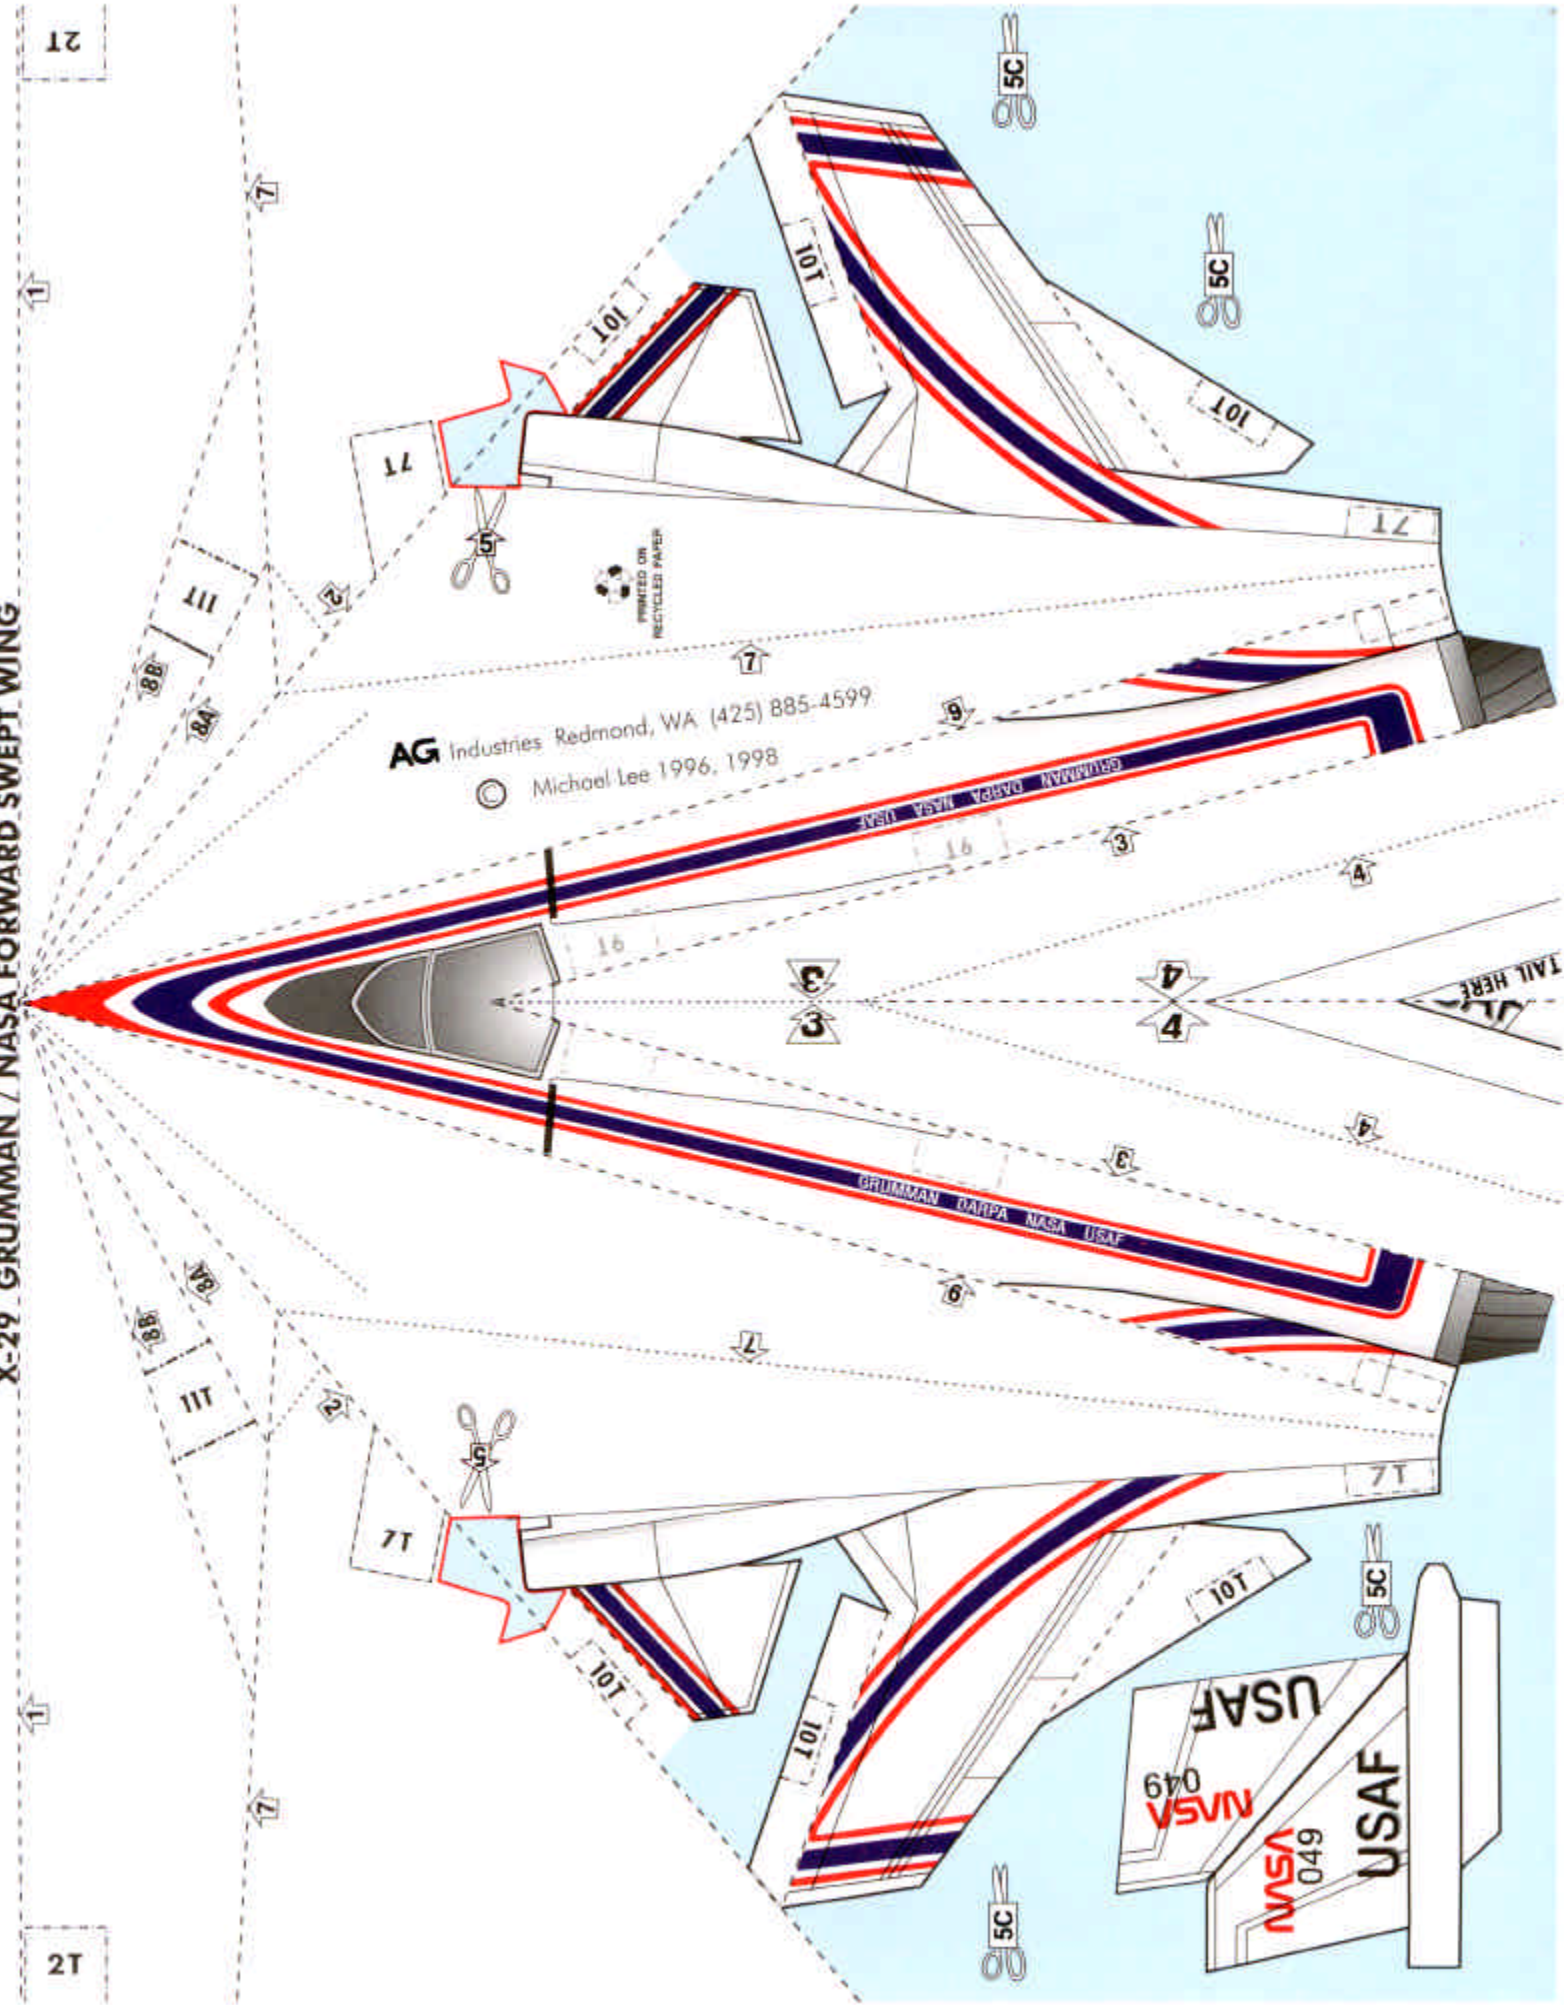

X-29 GRUMMAN / NASA FORWARD SWEEP WING

2T

1

7

7T

11T

8B

8A

4

4

4

6

7

8B

8A

11T

5C

5C